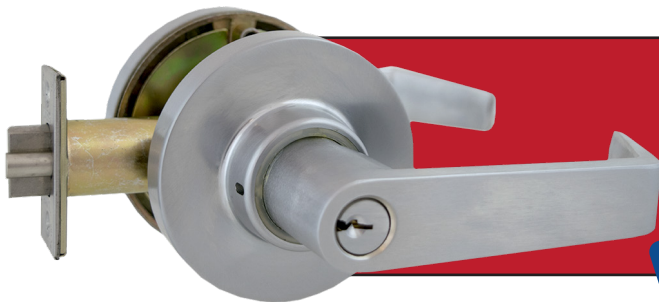

MARKSUSA®
AMITYVILLE, N.Y. 11701

Receive Gift Cards With Your Next Marks USA Purchase

Marks USA Cylindrical Locksets are designed for use in situations where durability is the deciding factor. Our cylindrical lock chassis are all constructed with cast retractors on bronze roller bearings. This strong, durable component gives our cylindrical sets the ability to last millions of cycles and is available in knob and lever sets.

Receive a \$10 Lowe's gift card for each case (6) of 175 locks purchased.

Receive a \$20 Lowe's gift card for each case (6) of 195 locks purchased.

Applies to all purchases made May 1, 2019 to June 30, 2019.