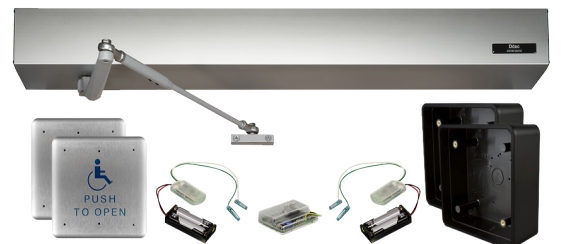

# YOUR GIFT CARDS ARE WAITING

**ENTRE//MATIC**

Receive a \$50 gift card for each HA7 purchased and a \$25 gift card for each EZ36, HA8 or HA9 Operator purchased in July and August 2022.

## HA7 Slim Low Energy Operator

- Slim header design blends seamlessly with door frame
- Perfect for retrofit applications
- Easy mobile app set-up
- Partial Open/Parking
- Hold Open
- Privacy Function/Time-Delay Cancellation
- Ratchet (activate one to open; activate again to close)
- Push and Go

## EZ36 Operator Kit

- HA8-LP Operator for a 36" Door
- (2) Square Push Plates
- (2) Surface Mount Boxes
- (2) 900 MHz Wireless Transmitters
- (1) 900 MHz Receiver

Ask an IML Representative for full promotion details and product availability.