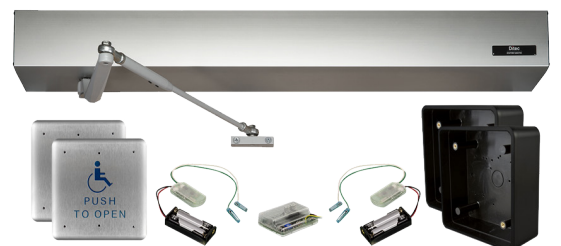

**GET REWARDED  
FOR YOUR  
NEXT PURCHASE**

**ENTRE//MATIC**

**Receive a \$25 gift card for each  
EZ36, HA7, HA8 or HA9 Operator purchased  
in October and November 2021.**

### **HA7 Slim Low Energy Operator**

- Slim header design blends seamlessly with door frame
- Perfect for retrofit applications
- Easy mobile app set-up
- Partial Open/Parking
- Hold Open
- Privacy Function/Time-Delay Cancellation
- Ratchet (activate one to open; activate again to close)
- Push and Go

### **EZ36 Operator Kit**

- HA8-LP Operator for a 36" Door
- (2) Square Push Plates
- (2) Surface Mount Boxes
- (2) 900 MHz Wireless Transmitters
- (1) 900 MHz Receiver

**Ask an IML Representative for full promotion details and product availability.**