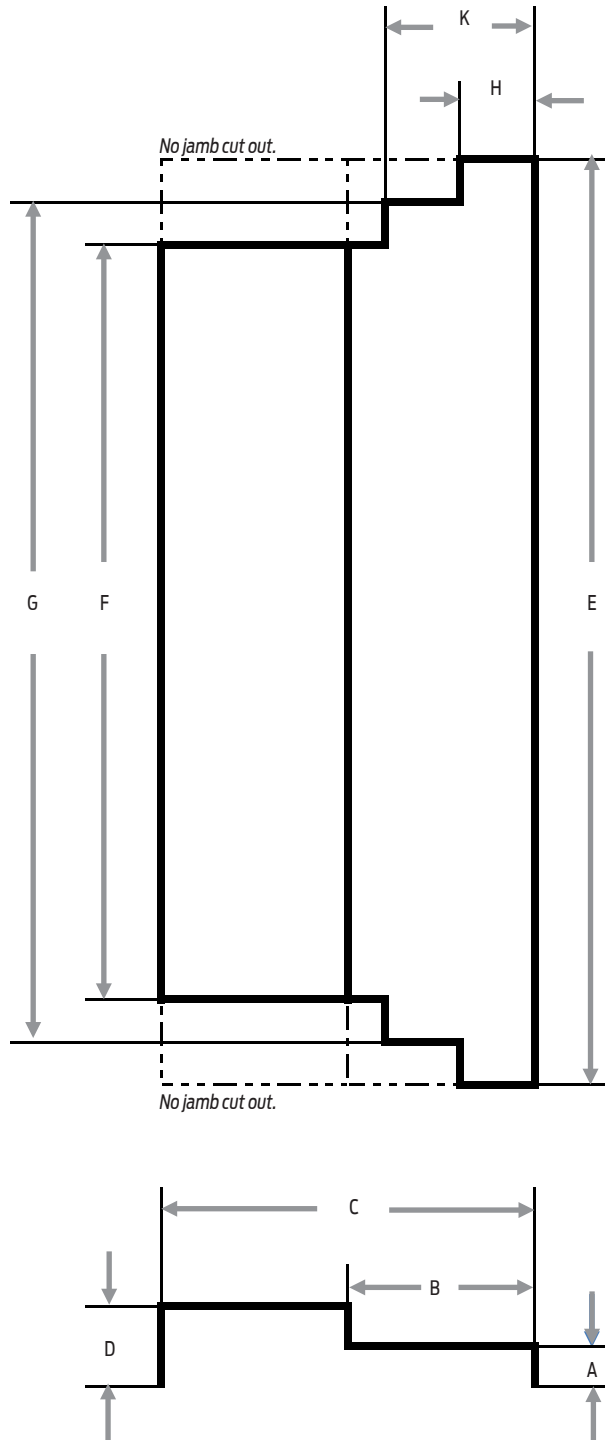

Zero International - Custom Bulkhead Template

Company Name: _____

Contact: _____

Phone: _____

Email: _____

Purchase Order #: _____

Email to: Zero.Customer.Support@Allegion.com or Fax to: (800)851-0000

Please complete Qty.

Product	Desc.	Qty.
669A	Aluminum	
669S	Steel	
669STST	Stainless	

Please complete dimensions in inches or mm.

Must complete A-E, F-K optional if required.

	Dimension	Inches "	MM
Rectangular - No jamb cut outs	A minimum dimension 1"		
	B		
	C		
	D Can only be 1" greater than A		
	E		
Jamb Cut Outs	F		
	G		
	H		
	K