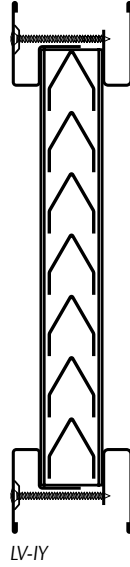

LT-B1
 3/8" Glazing Pocket
 for 1/4" Glass

LT-B2
 9/16" Glazing Pocket
 for 3/8" to 1/2" Glass

LT-B3
 13/16" Glazing Pocket
 for 5/8" to 3/4" Glass

LT-B4
 1 1/16" Glazing Pocket
 for 7/8" to 1" Glass

LV-IY

Lite Kit and Louver Ordering Information

The following information is necessary for ordering (quantities are not included in product numbers):

ALL PRODUCTS ARE ORDERED USING CUTOUT SIZE

Quantity	Profile	Finish	Cutout Size (Width x Height)	
10	LT-B1	Beige	12 x 12	Order As: Qty 10 LT-B1 Beige 12 x 12
10	LV-IY	Gray Primer	24 x 24	Order As: Qty 10 LV-IY Gray 24 x 24

ASSA ABLOY

Experience a safer
 and more open world

LT-B1 Lite Kit

When ordering, order by cutout size (width x height).

For odd or fractional sizes, use the next highest number. Example: 13" W x 13" H = \$68.

Height	Width						
	12	14	16	18	20	22	24
12	171	243	266	206	244	261	198
14	243	269	232	252	273	293	313
16	266	232	255	278	301	277	293
18	226	252	278	211	281	299	286
20	244	273	301	281	301	320	340
22	261	293	277	299	320	342	363
24	278	313	293	317	340	363	235