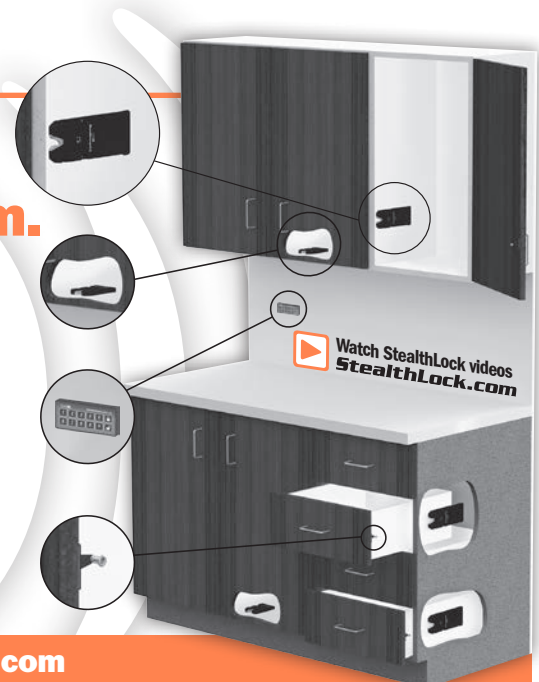

## StealthLock)))

The StealthLock<sup>®</sup> is a keyless, invisible cabinet locking system.

Perfect for wood applications in Education, Healthcare, Office and other areas

- ➔ Radio frequency technology permits the transmitter pad to be stored anywhere - leaving no trace of visible hardware or signs of being secured
- ➔ Allows multiple wood cabinet doors or drawers to be locked from a single transmitter pad within a 15 ft. range
- ➔ Easy to install - takes fewer than 10 minutes