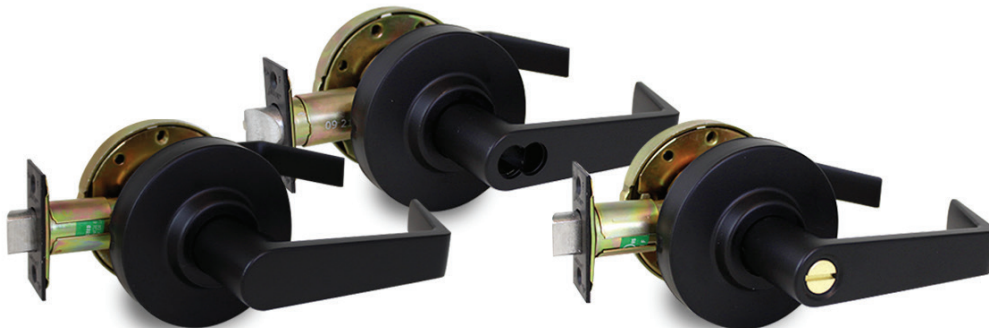

Now Available In
Black Suede

RLX SERIES GRADE 2 LOCKSET

ARROW
LOCK & DOOR HARDWARE

ASSA ABLOY

The RLX Series is a robust Grade 2 lockset with a freewheeling lever operation for enhanced abuse resistance. The RLX is an Arrow Professional Replacement Product featuring removable through bolts and a variety of designs, finishes and functions.

The RLX Series is an economical value for a variety of application. Perfect for multi-family housing markets, as well as light commercial applications.

New Changes

- Black suede powder coated finish available on RLX and QL Series
- Screw cap cylinders for better serviceability
- Upgraded lever/lock to all metal for improved performance and feel

Available in:

- Passage
- Privacy
- 1/2 Dummy Trim
- Entrance
- Storeroom
- Classroom

Ask an IML Representative for more information and product availability.