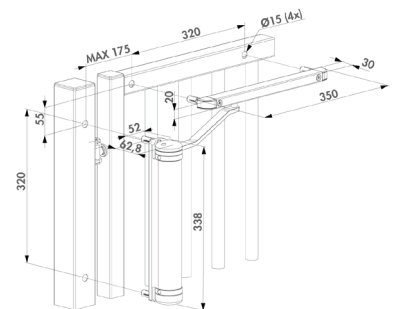

LOCINOX®
Let's make better fences together

Compact And Polyvalent Gate Closer

The attractive and compact Lion gate closer is unique in its kind. This hydraulic all-rounder is fit for every possible gate situation. Moreover, both 90° and 180° railsets are included in the package, allowing for more flexibility on site. The powder coated aluminium housing combines a handsome look with a spotless functioning for many years. Choose the Lion-VTC Drill for an even faster installation.

Features And Benefits

- Automatic 180° - closing with adjustable closing speed and final snap
- Railset included for 90° and 180° situations
- Compact & aesthetic design
- Powder coated aluminium housing
- Closing speed unaffected by temperature changes
- For left & right turning gates
- Integrated pre-tension for extremely smooth installation
- Easy & fast mounting: Quick-Fix