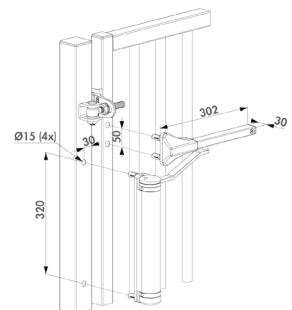

LOCINOX®
Let's make better fences together

Compact And Polyvalent Gate Closer

The attractive and compact Lion gate closer is unique in its kind. This hydraulic all-rounder is fit for every possible gate situation. Moreover, both 90° and 180° railsets are included in the package, allowing for more flexibility on site. The powder coated aluminium housing combines a handsome look with a spotless functioning for many years. Choose the Lion-VTC Drill for an even faster installation.

Features And Benefits

- Automatic 180° - closing with adjustable closing speed and final snap
- Railset included for 90° and 180° situations
- Compact & aesthetic design
- Powder coated aluminium housing
- Closing speed unaffected by temperature changes
- For left & right turning gates
- Integrated pre-tension for extremely smooth installation
- Easy & fast mounting: Quick-Fix