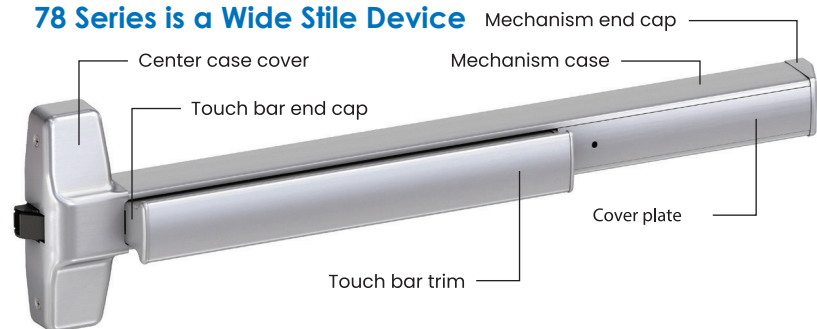

78 Series is a Wide Stile Device